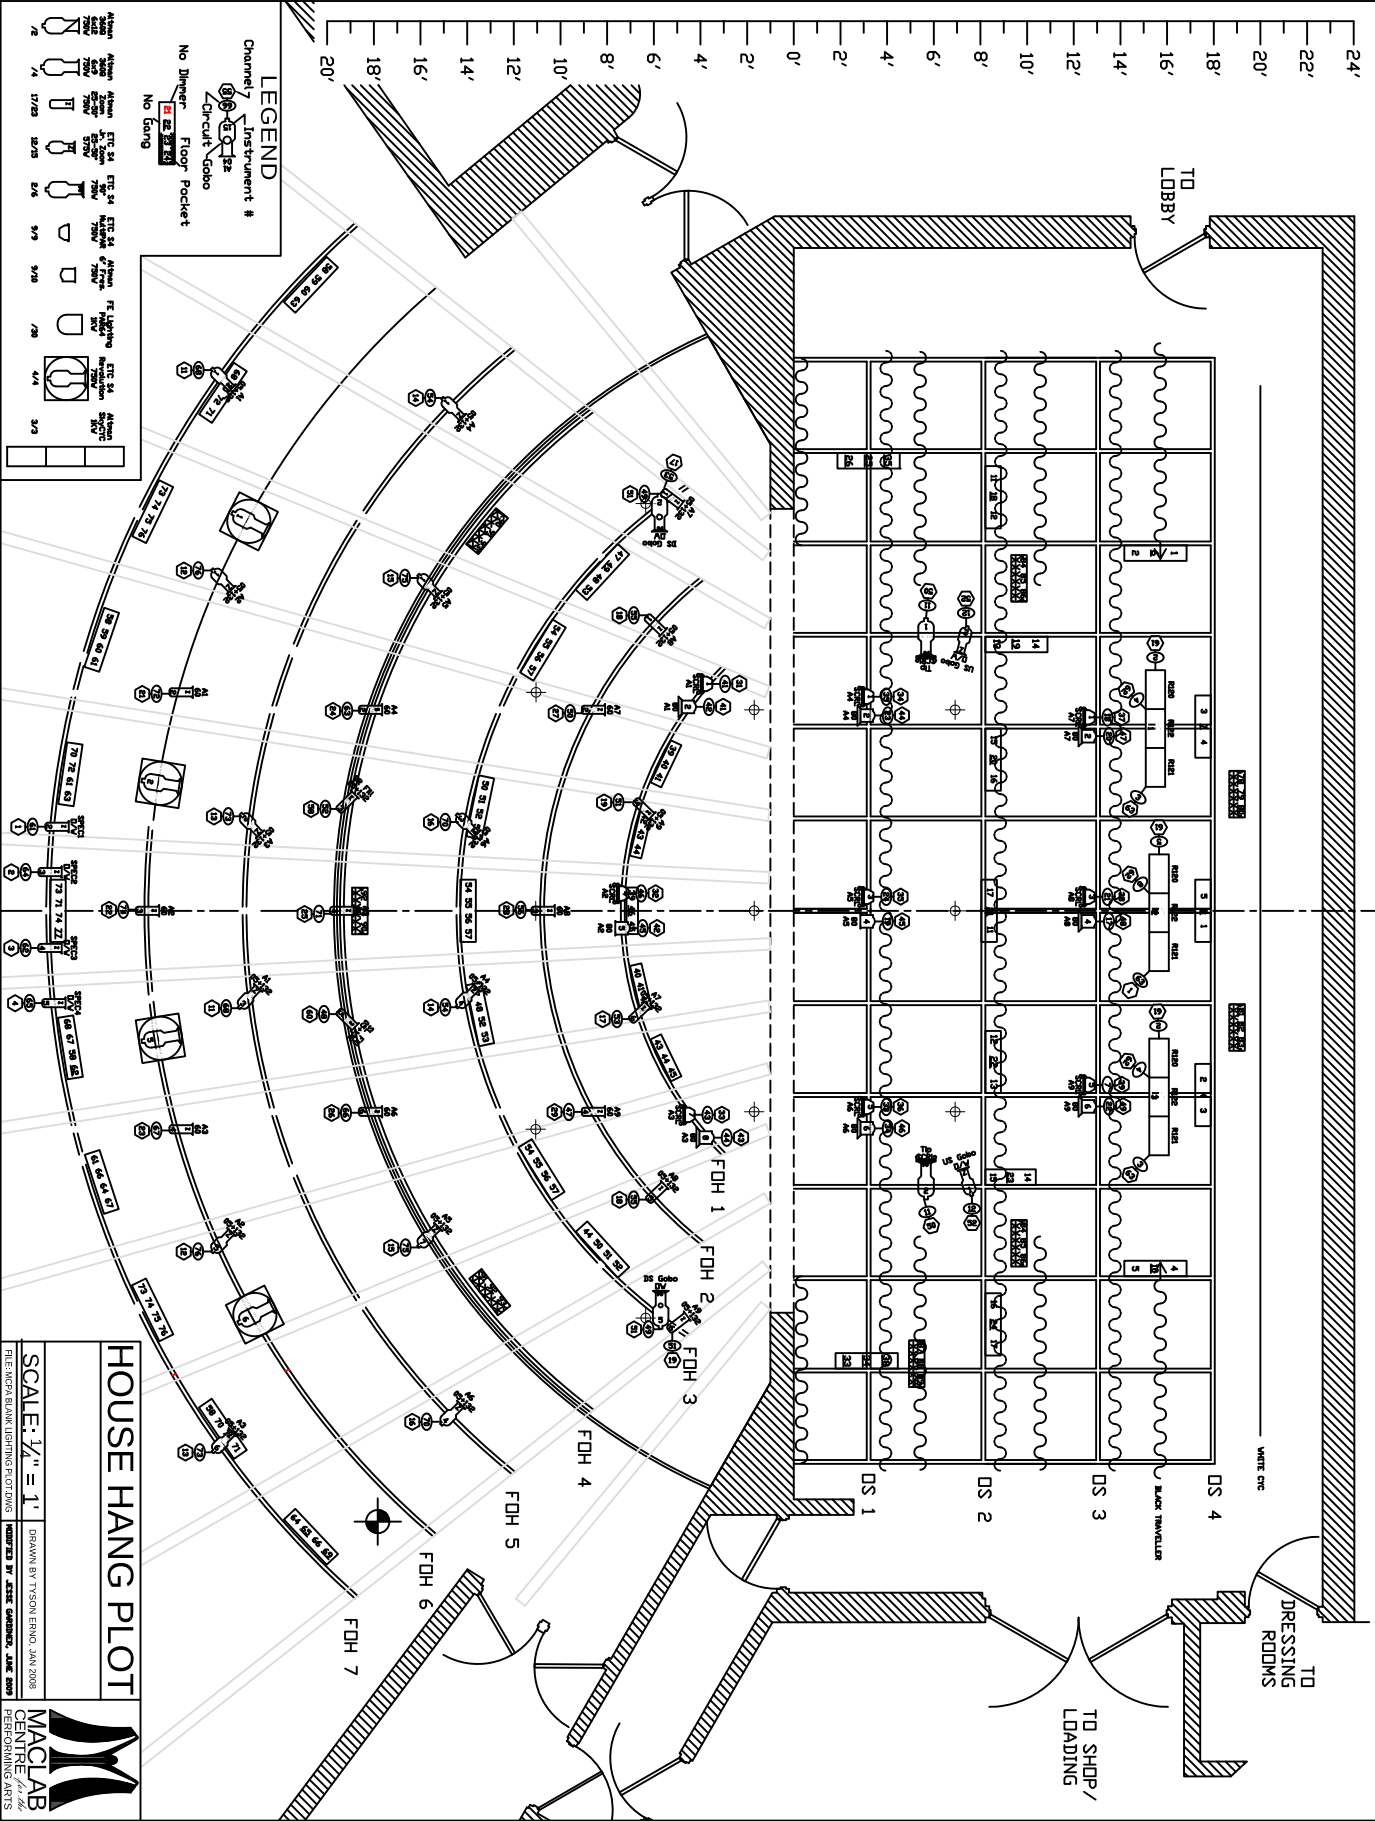

34' 32' 30' 28' 24' 22' 20' 18' 16' 14' 12' 10' 8' 6' 4' 2' 0' 2' 4' 6' 8' 10' 12' 14' 16' 18' 20' 22' 24' 26' 28' 30' 32' 34'

HOUSE HANG PLOT

SCALE: 1/4" = 1'